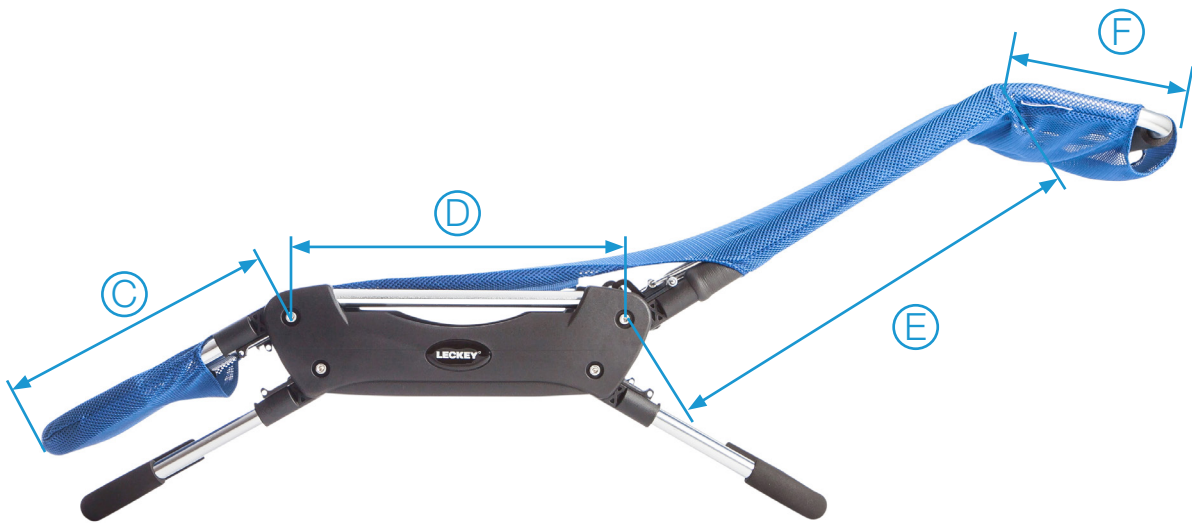

Advanced Bath Chair Measuring Guide

Size	A		B		C		D		E		F	
	mm	in.	mm	in.	mm	in.	mm	in.	mm	in.	mm	in.
1	432	17	991	39	260	10	225	9	350	14	150	6
2	432	17	1092	43	260	10	275	11	400	16	150	6
3	432	17	1334	52.5	340	13	335	13	460	18	215	8.5
4	432	17	1505	59.25	340	13	400	16	550	22	215	8.5