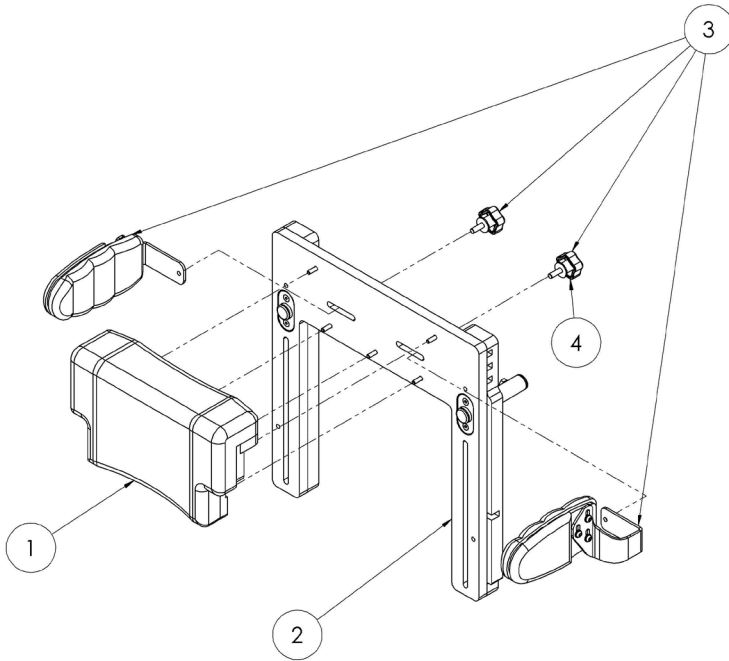

Pronestander

Spare Parts Catalogue

Supporting
Children

Pronestander Spare Parts - Main Frame

Pos.	Leckey Sales Code	Description	Min. Order Qty	Compatible with		
				Size 1	Size 2	Size 3
1	RAS-4-1963	Angle Support (Size 1)	1	●		
1	RAS-4-2963	Angle Support (Size 2)	1		●	
1	RAS-4-3963	Angle Support (Size 3)	1			●
2	RAS- 4-1035	Tray Lower Tube (Size 1)	1	●		
2	RAS-4-2035	Tray Lower Tube (Size 2)	1		●	
2	RAS-4-3035	Tray Lower Tube (Size 3)	1			●
3	RAS-4-1604	Angle Bar (Size 1)	1	●		
3	RAS-4-2604	Angle Bar (Size 2)	1		●	
3	RAS-4-3604	Angle Bar (Size 3)	1			●
4	RAS-4-1964	Chassis (Size 1)	1	●		
4	RAS-4-2964	Chassis (Size 2)	1		●	
4	RAS-4-3964	Chassis (Size 3)	1			●
5	SF56	1-1/2" Ribbed Tube Inserts [4 Pack]	1	●	●	●
6	IA13	4" Castor [Single]	1	●	●	●
6	LPS-9500	LPS Care Kit	1	●	●	●

Pronestander Spare Parts - Main Plate & Chest Laterals

Pos.	Leckey Sales Code	Description	Min. Order Qty	Colour Options		Compatible with		
[Replace XX with colour]				Meadow	Mondeo Blue	Size 1	Size 2	Size 3
1	RAT-4-1611-XX	Chest Pad [Size 1]	1	-MW		●		
1	RAT-4-2611-XX	Chest Pad [Size 2]	1		-MB		●	
1	RAS-4-3611-XX	Chest Pad [Size 3]	1		-MB			●
2	RAS-4-1961	Inner Frame [Size 1]	1			●		
2	RAS-4-2961	Inner Frame [Size 2]	1				●	
2	RAS-4-3961	Inner Frame [Size 3]	1					●
3	LPS/1/103-XX	Flexi Chest Laterals [Size 1]	1	-MW		●		
3	LPS/2/103-XX	Flexi Chest Laterals [Size 2]	1		-MB		●	
3	LPS/3/103-XX	Flexi Chest Laterals [Size 3]	1		-MB			●
4	101-1968	Chest Fitting [Single]	1			●	●	●