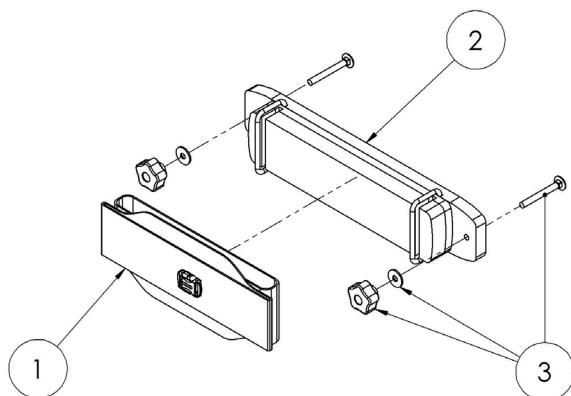

Pronestander Spare Parts - Hip Pad & Pelvic Band

Pos.	Leckey Sales Code	Description	Min. Order Qty	Colour Options			Compatible with		
				Meadow	Mondeo Blue	Size 1	Size 2	Size 3	
[Replace XX with colour]				Meadow	Mondeo Blue	Size 1	Size 2	Size 3	
1	LPS/1/B-XX	Pelvic Band [Size 1]	1	-MW		●			
1	LPS/1/B1-XX	Pelvic Band [Size 1] +200mm	1	-MW		●			
1	LPS/1/B2-XX	Pelvic Band [Size 1] +400mm	1	-MW		●			
1	LPS/2/B-XX	Pelvic Band [Size 2]	1		-MB		●	●	
1	LPS/2/B1-XX	Pelvic Band [Size 2] +200mm	1		-MB		●	●	
1	LPS/2/B2-XX	Pelvic Band [Size 2] +400mm	1		-MB		●	●	
1	LPS/3/B-XX	Pelvic Band [Size 3]	1		-MB		●	●	
1	LPS/3/B1-XX	Pelvic Band [Size 3] +200mm	1		-MB		●	●	
1	LPS/3/B2-XX	Pelvic Band [Size 3] +400mm	1		-MB		●	●	
2	RAS-4-1655-XX	Hip Pad [Size 1]	1	-MW		●			
2	RAS-4-2655-XX	Hip Pad [Size 2]	1		-MB		●		
2	RAS-4-3655-XX	Hip Pad [Size 3]	1		-MB			●	
3	RAS-4-1033	Plate Fittings [Single]	1			●	●	●