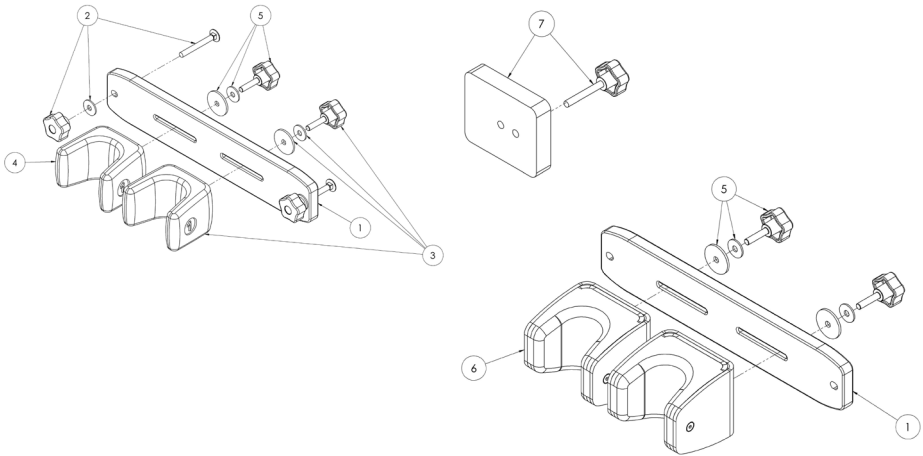

Pronestander Spare Parts - Knee Pads

Pos.	Leckey Sales Code	Description	Min. Order Qty	Colour Options			Compatible with		
				Meadow	Mondeo Blue		Size 1	Size 2	Size 3
[Replace XX with colour]				Meadow	Mondeo Blue		Size 1	Size 2	Size 3
1	RAS-4-1028	Knee Plate [Size 1]	1			●			
1	RAS-4-2028	Knee Plate [Size 2]	1				●		
1	RAS-4-3028	Knee Plate [Size 3]	1					●	
2	RAS-4-1033	Plate Fittings [Single]	1			●	●	●	
3	102-1645	PU Kneecup with Fittings [Size 1] [Single]	1			●	●	●	
3	102-2645	PU Kneecup with Fittings [Size 2] [Single]	1			●	●	●	
3	102-3645	PU Kneecup with Fittings [Size 3] [Single]	1			●	●	●	
3	102-4645	PU Kneecup with Fittings [Extra Large] [Single]	1			●	●	●	
4	102-1640	PU Kneecup [Size 1] [Single]	1			●	●	●	
4	102-2640	PU Kneecup [Size 2] [Single]	1			●	●	●	
4	102-3640	PU Kneecup [Size 3] [Single]	1			●	●	●	
4	102-4640	PU Kneecup [Extra Large] [Single]	1			●	●	●	
5	RAS-4-1032	Knee Fittings [Single]	1			●	●	●	
6	RAS-4-1966-XX	Upholstered Knee Pad [Size 1] [Single]	1	-MW		●			
6	RAS-4-2966-XX	Upholstered Knee Pad [Size 2] [Single]	1		-MB		●		
6	RAS-4-3966-XX	Upholstered Knee Pad [Size 3] [Single]	1		-MB		●	●	
6	RAS-4-4966-XX	Upholstered Knee Pad [Size 4] [Single]	1		-MB		●	●	
7	LPS/1/F	Knee Spacer	1			●	●	●