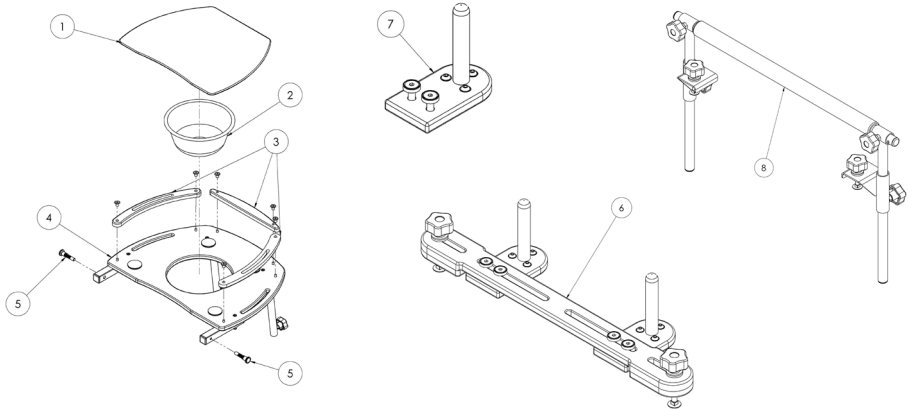

Pronestander Spare Parts - Tray, Grab Posts & Rail

Pos.	Leckey Sales Code	Description	Min. Order Qty	Compatible with		
				Size 1	Size 2	Size 3
1	RAS-4-1066	Tray Insert [Size 1]	1	●		
1	RAS-4-2066	Tray Insert [Size 2]	1		●	
1	RAS-4-3066	Tray Insert [Size 3]	1			●
2	SG41	8" Bowl	1	●		
2	SG42	10" Bowl	1		●	●
3	RAS-4-1948	Tray Trim Set [Size 1]	1	●		
3	RAS-4-2948	Tray Trim Set [Size 2]	1		●	
3	RAS-4-3948	Tray Trim Set [Size 3]	1			●
4	RAS-4-1959	Tray & Bars [Size 1]	1	●		
4	RAS-4-2959	Tray & Bars [Size 2]	1		●	
4	RAS-4-3959	Tray & Bars [Size 3]	1			●
5	RAS-4-1939	Tray Pin [Single]	1	●	●	●
6	LPS/1/D	Grab Posts [Size 1]	1	●		
6	LPS/2/D	Grab Posts [Size 2]	1		●	
6	LPS/3/D	Grab Posts [Size 3]	1			●
7	RAS-4-1965	Individual Grab Post	1	●	●	●
8	LPS/1/C	Grab Rail [Size 1]	1	●		
8	LPS/2/C	Grab Rail [Size 2]	1		●	
8	LPS/3/C	Grab Rail [Size 3]	1			●