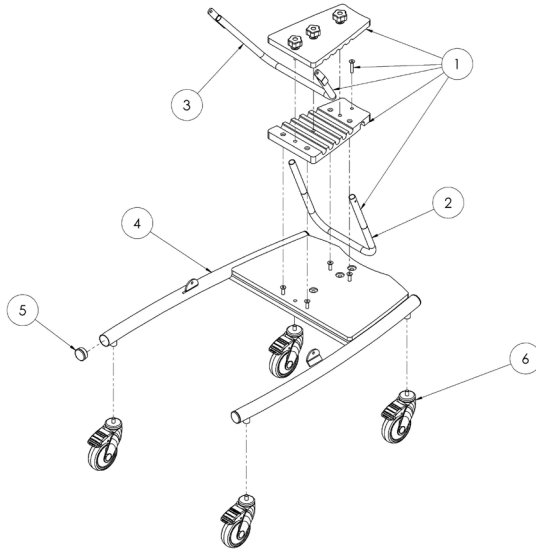

Pronestander

Spare Parts Catalogue

Supporting
Children

Pronestander Spare Parts - Main Frame

Pos.	Leckey Sales Code	Description	Min. Order Qty	Compatible with		
				Size 1	Size 2	Size 3
1	RAS-4-1963	Angle Support (Size 1)	1	●		
1	RAS-4-2963	Angle Support (Size 2)	1		●	
1	RAS-4-3963	Angle Support (Size 3)	1			●
2	RAS- 4-1035	Tray Lower Tube (Size 1)	1	●		
2	RAS-4-2035	Tray Lower Tube (Size 2)	1		●	
2	RAS-4-3035	Tray Lower Tube (Size 3)	1			●
3	RAS-4-1604	Angle Bar (Size 1)	1	●		
3	RAS-4-2604	Angle Bar (Size 2)	1		●	
3	RAS-4-3604	Angle Bar (Size 3)	1			●
4	RAS-4-1964	Chassis (Size 1)	1	●		
4	RAS-4-2964	Chassis (Size 2)	1		●	
4	RAS-4-3964	Chassis (Size 3)	1			●
5	SF56	1-1/2" Ribbed Tube Inserts [4 Pack]	1	●	●	●
6	IA13	4" Castor [Single]	1	●	●	●
6	LPS-9500	LPS Care Kit	1	●	●	●

Pronestander Spare Parts - Main Plate & Chest Laterals

Pos.	Leckey Sales Code	Description	Min. Order Qty	Colour Options		Compatible with		
[Replace XX with colour]				Meadow	Mondeo Blue	Size 1	Size 2	Size 3
1	RAT-4-1611-XX	Chest Pad [Size 1]	1	-MW		●		
1	RAT-4-2611-XX	Chest Pad [Size 2]	1		-MB		●	
1	RAS-4-3611-XX	Chest Pad [Size 3]	1		-MB			●
2	RAS-4-1961	Inner Frame [Size 1]	1			●		
2	RAS-4-2961	Inner Frame [Size 2]	1				●	
2	RAS-4-3961	Inner Frame [Size 3]	1					●
3	LPS/1/103-XX	Flexi Chest Laterals [Size 1]	1	-MW		●		
3	LPS/2/103-XX	Flexi Chest Laterals [Size 2]	1		-MB		●	
3	LPS/3/103-XX	Flexi Chest Laterals [Size 3]	1		-MB			●
4	101-1968	Chest Fitting [Single]	1			●	●	●