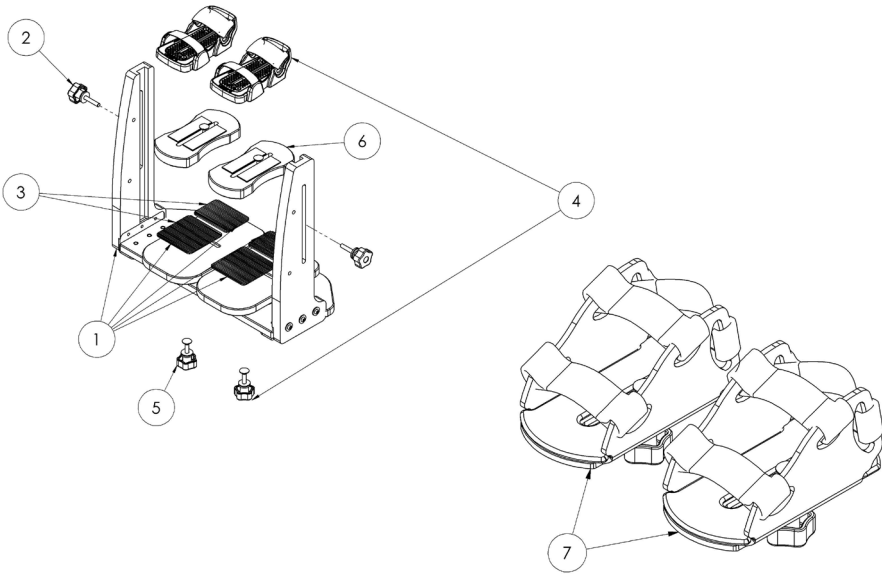

Pronestander Spare Parts - Footplate & Sandals

Pos.	Leckey Sales Code	Description	Min. Order Qty	Compatible with		
				Size 1	Size 2	Size 3
1	RAS-4-1625	Footplate (Size 1)	1	●		
1	RAS-4-2625	Footplate (Size 2)	1		●	
1	RAS-4-3625	Footplate (Size 3)	1			●
2	RAS-4-1042	Footplate Fittings [Single]	1	●	●	●
3	101-1925	Footplate Rubber Mat (Size 1/2) [Pair]	1	●	●	●
4	152-1600	Sandal Size 1	1	●	●	●
4	152-2600	Sandal Size 2	1	●	●	●
4	152-3600	Sandal Size 3	1	●	●	●
5	152-1702	Sandal Fittings	1	●	●	●
6	LPS/1/J	Sandal Raiser (Size 1/2) [Single]	1	●	●	●
6	LPS/3/J	Sandal Raiser (Size 3) [Single]	1		●	●
7	LPS/1/A	Old Style Sandals (Size 1) [Pair]	1	●	●	●
7	LPS/2/A	Old Style Sandals (Size 2) [Pair]	1	●	●	●
7	LPS/3/A	Old Style Sandals (Size 3) [Pair]	1	●	●	●
7	LPS/4/A	Old Style Sandals (Size 4) [Pair]	1	●	●	●