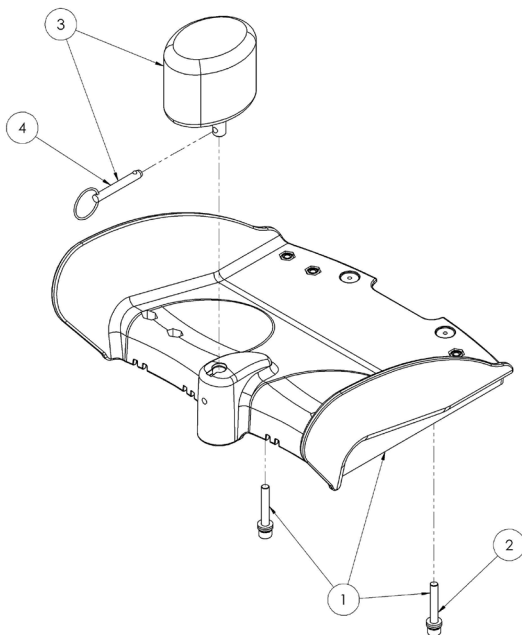

Squiggles Seat Spare Parts - **Sliding Seatbase**

Pos.	Leckey Sales Code	Description	Min. Order Qty
1	120-634	Sliding Seatbase Assembly	1
2	120-643	Seatbase Attachment Screws	1
3	120-641	Pommel, Pin & Lanyard Complete Assembly	1
4	120-162	Pin & Lanyard	1