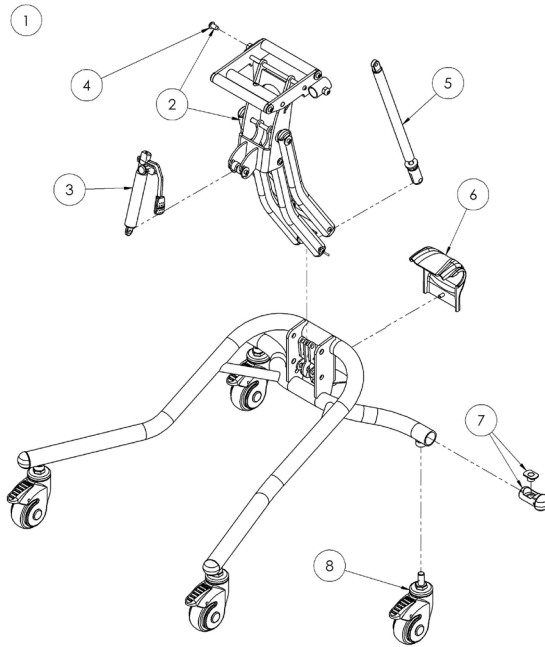

Squiggles Seat

Spare Parts Catalogue

Supporting
Children

Squiggles Seat Spare Parts - Hi-Low Chassis

Pos.	Leckey Sales Code	Description	Min. Order Qty
1	120-800	Hi-Low Chassis Unit	1
2	120-802	Chassis Arm Assembly	1
3	120-812	Bansback Tilt Spring Assembly	1
4	SJ220	M8x20 Button Screw [Single]	2
5	120-811	Lift Spring Assembly	1
6	120-373	Chassis Rear Moulding	1
7	118-161	Castor Tube Insert Kit [Single]	1
8	IA34	Castor [Single]	1

Squiggles Seat Spare Parts - Contoured Head Support & Cushion

Pos.	Leckey Sales Code	Description	Min. Order Qty	Colour Options				
				Green	Orange	Blue	Pink	Black
[Replace XX with colour]								
1	137-699-XX	Contoured Headrest Support & Cushion	1	-01	-02	-03	-04	-05
2	120-859	Contoured Headrest Full Assembly [No Upholstery]	1					
3	137-9056	Wing Nut Assembly	1					
4	120-880	Headrest Laterals [Pair]	1					
5	137-800-XX	Contoured Headrest Cushion	1	-01	-02	-03	-04	-05
6	SF53	7/8" Dia Ribbed Tube Insert [Single]	2					

Squiggles Seat Spare Parts - **Static Seatbase & Seat Interface**

Pos.	Leckey Sales Code	Description	Min. Order Qty
1	120-666	Static Seatbase & Seat Interface Assembly	1
2	120-851	Seatbase Shelf	1
3	120-9013	Seatbase Shelf Velcro	1
4	120-9006	Tray Holder Assembly [Single]	1
5	120-9007	Tray Holder Knob Assembly [Single]	1
6	SP-1013	Back Angle Bar Screw Kit	1
7	120-9017	Interface Pin Assembly	1
8	120-9016	Interface Handle Assembly	1
9	120-387	Interface Aluminium Plate	1
10	120-9008	Long Sitting Spacer Plate Assembly	1
11	120-326	Interface Plate	1
12	SP-1018	Interface Attachment Screw Kit	1

Squiggles Seat Spare Parts - Footplate Assembly

Pos.	Leckey Sales Code	Description	Min. Order Qty
1	120-639	Footplate Assembly	1
2	SP-1019	Leg Extension Bolt Kit	1
3	120-700	Leg Extension Assembly	1
4	120-9015	Calf Locking Kit	1
5	120-214	Footplate Pads Kit	1
6	SF85	Elsa Knurled Knob M8 [Single]	1