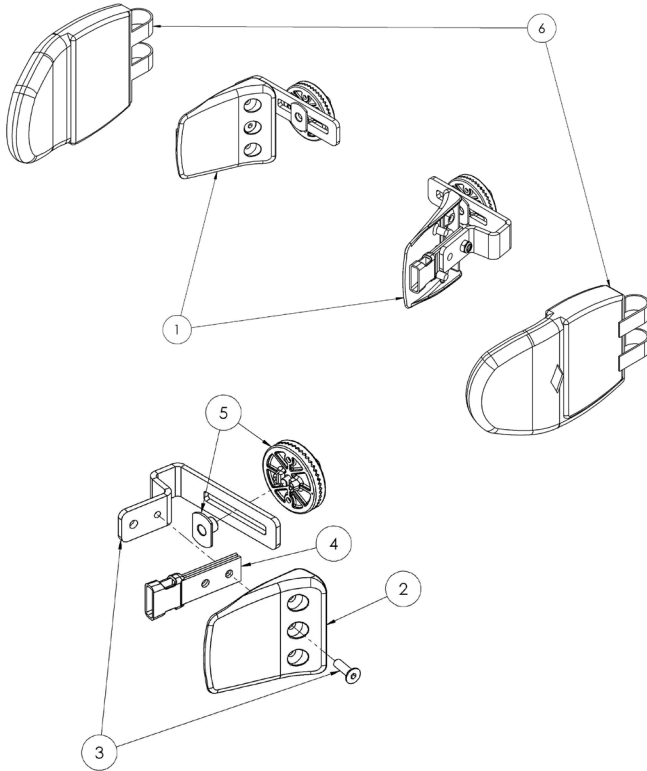

Squiggles Seat Spare Parts - Backrest Assembly

Pos.	Leckey Sales Code	Description	Min. Order Qty
1	120-645	Backrest Assembly	1
2	SP-1020	Head Support Ratchet Assembly [Single]	1
3	118-166	Head Support Collar [Single]	1
4	120-9005	Whitmyer Casting Assembly	1
5	120-9002	Backrest Adjustment Assembly	1
6	120-9059	Backrest Angle Handle	1
7	120-678	LH Hip Guide Bracket Assembly	1
8	120-679	RH Hip Guide Bracket Assembly	1
9	120-9003	Hip Guide Locking Assembly [Single]	1
10	120-190	Backrest Pivot Mould [Single]	1
11	117-749	Pelvic Harness Strap [Single]	1
11	120-9004	Pelvic Harness Attachment Kit [Pair]	1
12	SP-1014	Seatbase Attachment Screw Kit [Single]	1

Squiggles Seat Spare Parts - **Static Seatbase & Seat Interface**

Pos.	Leckey Sales Code	Description	Min. Order Qty
1	120-666	Static Seatbase & Seat Interface Assembly	1
2	120-851	Seatbase Shelf	1
3	120-9013	Seatbase Shelf Velcro	1
4	120-9006	Tray Holder Assembly [Single]	1
5	120-9007	Tray Holder Knob Assembly [Single]	1
6	SP-1013	Back Angle Bar Screw Kit	1
7	120-9017	Interface Pin Assembly	1
8	120-9016	Interface Handle Assembly	1
9	120-387	Interface Aluminium Plate	1
10	120-9008	Long Sitting Spacer Plate Assembly	1
11	120-326	Interface Plate	1
12	SP-1018	Interface Attachment Screw Kit	1

Squiggles Seat Spare Parts - **Sliding Seatbase**

Pos.	Leckey Sales Code	Description	Min. Order Qty
1	120-634	Sliding Seatbase Assembly	1
2	120-643	Seatbase Attachment Screws	1
3	120-641	Pommel, Pin & Lanyard Complete Assembly	1
4	120-162	Pin & Lanyard	1

Squiggles Seat Spare Parts - Rigid Laterals & Covers

Pos.	Lecky Sales Code	Description	Min. Order Qty	Colour Options			
[Replace XX with colour]				Green	Orange	Blue	Pink
1	120-656	Rigid Laterals [Pair]	1				
2	118-049	Lateral [Single]	1				
3	120-9032	Lateral Bracket & Screw Kit [Single]	1				
4	117-700	Harness Buckle Attachment [Single]	1				
5	120-9027	Angle Lock Assembly [Single]	1				
6	120-838-XX	Lateral Covers [Pair]	1	-01	-02	-03	-04