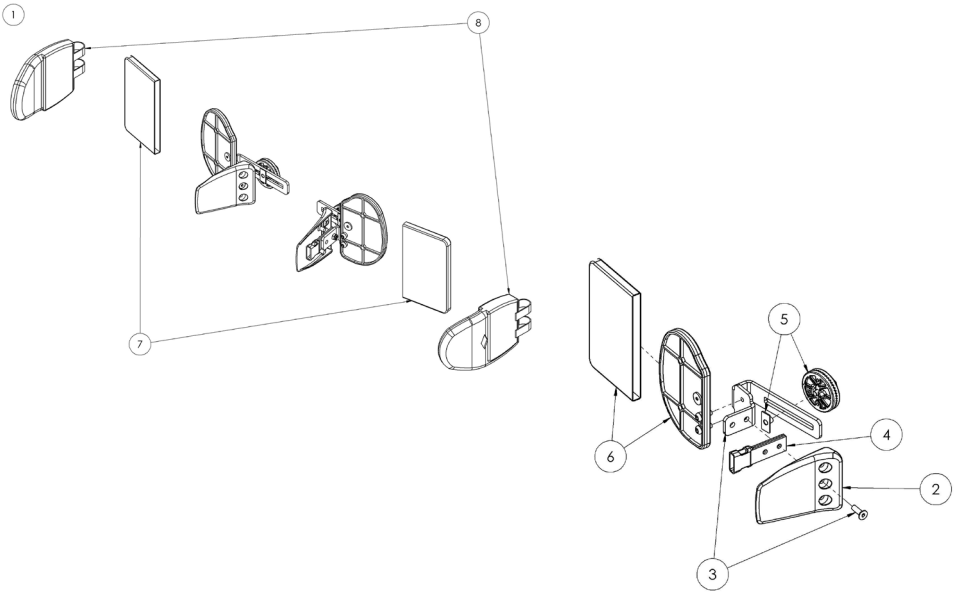

Squiggles Seat Spare Parts - Protraction Pads

Pos.	Lecky Sales Code	Description	Min. Order Qty	Colour Options	
				Black	Black Vinyl
		[Replace XX with colour]			
1	120-954	Protraction Pads [Pair]	1		
2	117-176	Lateral [Single]	1		
3	120-9057	LH Lateral Bracket & Screw Kit [Single]	1		
3	120-9056	RH Lateral Bracket & Screw Kit [Single]	1		
4	117-700	Harness Buckle Attachment [Single]	1		
5	120-9027	Angle Lock Assembly [Single]	1		
6	120-9058	Protraction Pads with Covers [Pair]	1		
7	137-295	Protraction Pads Covers - Black [Pair]	1		
8	137-806-XX	Lateral Covers [Pair]	1	-05	-05VIN