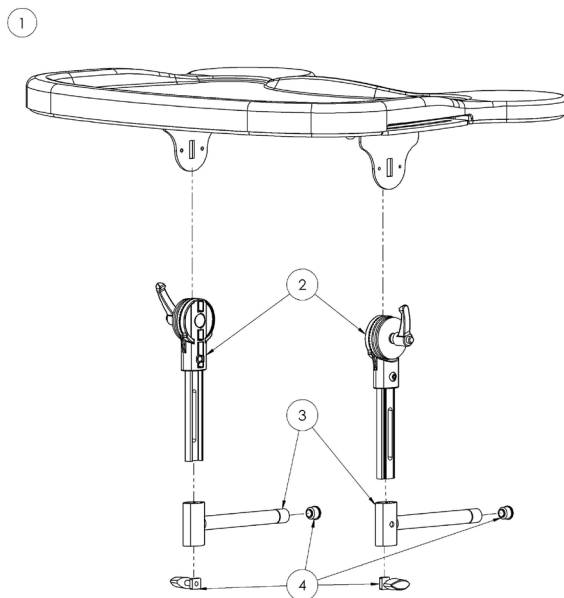

Squiggles Seat Spare Parts - Flipaway Laterals & Covers

Pos.	Leckey Sales Code	Description	Min. Order Qty	Colour Options			
				Green	Orange	Blue	Pink
[Replace XX with colour]							
1	120-855	Flipaway Laterals [Pair]	1				
2	118-049	Lateral [Single]	1				
3	120-9035	Lateral Bracket & Screw Kit [Single]	1				
4	117-700	Harness Buckle Attachment [Single]	1				
5	120-9027	Angle Lock Assembly [Single]	1				
6	120-838-XX	Lateral Covers [Pair]	1	-01	-02	-03	-04

Squiggles Seat Spare Parts - Protraction Pads

Pos.	Lecky Sales Code	Description	Min. Order Qty	Colour Options	
				Black	Black Vinyl
		[Replace XX with colour]			
1	120-954	Protraction Pads [Pair]	1		
2	117-176	Lateral [Single]	1		
3	120-9057	LH Lateral Bracket & Screw Kit [Single]	1		
3	120-9056	RH Lateral Bracket & Screw Kit [Single]	1		
4	117-700	Harness Buckle Attachment [Single]	1		
5	120-9027	Angle Lock Assembly [Single]	1		
6	120-9058	Protraction Pads with Covers [Pair]	1		
7	137-295	Protraction Pads Covers - Black [Pair]	1		
8	137-806-XX	Lateral Covers [Pair]	1	-05	-05VIN

Squiggles Seat Spare Parts - Footplate Assembly

Pos.	Leckey Sales Code	Description	Min. Order Qty
1	120-639	Footplate Assembly	1
2	SP-1019	Leg Extension Bolt Kit	1
3	120-700	Leg Extension Assembly	1
4	120-9015	Calf Locking Kit	1
5	120-214	Footplate Pads Kit	1
6	SF85	Elsa Knurled Knob M8 [Single]	1

Squiggles Seat Spare Parts - Tray Assembly

Pos.	Leckey Sales Code	Description	Min. Order Qty
1	120-672	Tray Assembly	1
1	120-688	Extended Height Tray Assembly	1
2	120-671	Tray Height Adjustment Assembly [Pair]	1
3	120-638	Tray Depth Adjustment Assembly [Pair]	1
4	120-9038	Tray Adjustment Kit [Pair]	1