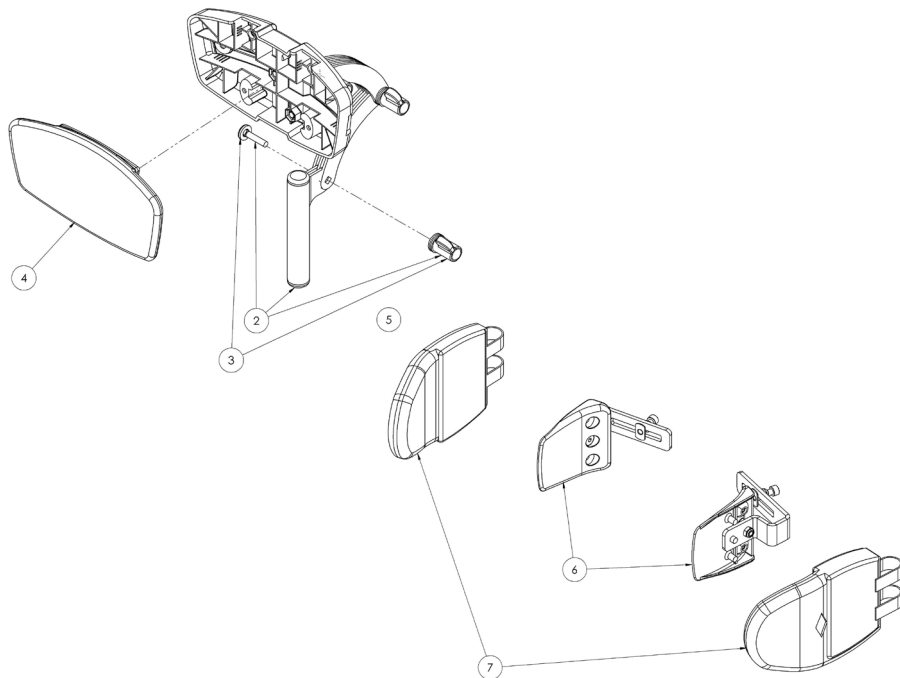

Squiggles Seat Spare Parts - Flat Headrest; Support, Cushion, Laterals & Lateral Covers

①

Pos.	Leckey Sales Code	Description	Min. Order Qty	Colour Options				
[Replace XX with colour]				Green	Orange	Blue	Pink	Black
1	117-851-XX	Flat Head Support & Cushion	1	-01	-02	-03	-04	-05
2	117-697	Flat Headrest Support (Hardware Only)	1					
3	137-9056	Wing Nut Assembly	1					
4	117-850-XX	Flat Headrest Cover	1	-01	-02	-03	-04	-05
5	120-893-XX	Flat Headrest Laterals & Covers [Pair]	1	-01	-02	-03	-04	-05
6	118-667	Flat Headrest Lateral Bracket [Pair]	1					
7	137-807-XX	Headrest / Hip Laterals Covers [Pair]	1	-01	-02	-03	-04	-05