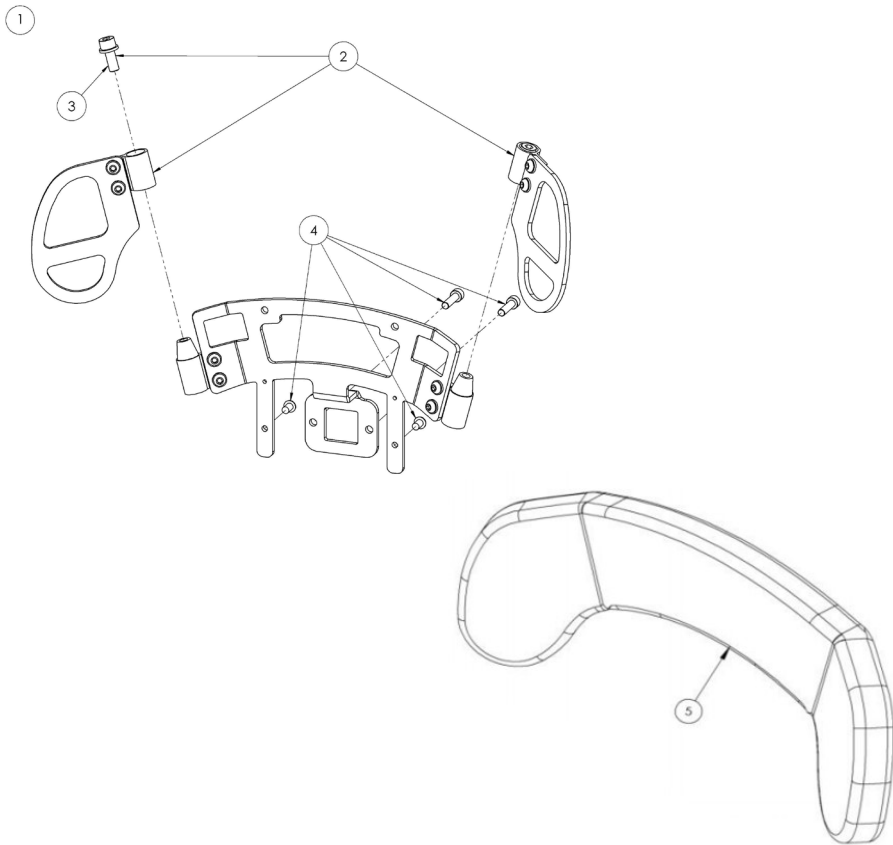

Squiggles Seat Spare Parts - **Shoulder Support & Cushion**

Pos.	Lecky Sales Code	Description	Min. Order Qty	Colour Options			
				Green	Orange	Blue	Pink
[Replace XX with colour]							
1	120-702	Shoulder Support Assembly	1				
2	120-706	Shoulder Wings [Pair]	1				
3	SP-1016	Taperlock Adjustment Bolt Kit	1				
4	SP-1015	Shoulder Attachment Bolt Kit	1				
5	120-828-XX	Shoulder Cushion	1	-01	-02	-03	-04