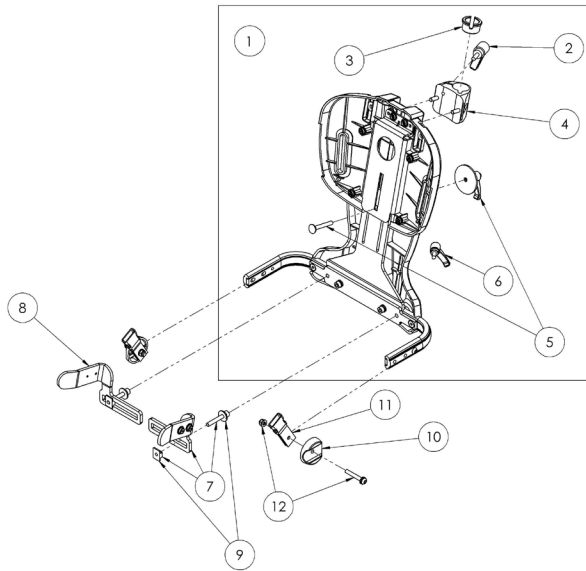

Squiggles Seat Spare Parts - Flat Headrest; Support, Cushion, Laterals & Lateral Covers

①

Pos.	Leckey Sales Code	Description	Min. Order Qty	Colour Options				
[Replace XX with colour]				Green	Orange	Blue	Pink	Black
1	117-851-XX	Flat Head Support & Cushion	1	-01	-02	-03	-04	-05
2	117-697	Flat Headrest Support (Hardware Only)	1					
3	137-9056	Wing Nut Assembly	1					
4	117-850-XX	Flat Headrest Cover	1	-01	-02	-03	-04	-05
5	120-893-XX	Flat Headrest Laterals & Covers [Pair]	1	-01	-02	-03	-04	-05
6	118-667	Flat Headrest Lateral Bracket [Pair]	1					
7	137-807-XX	Headrest / Hip Laterals Covers [Pair]	1	-01	-02	-03	-04	-05

Squiggles Seat Spare Parts - Backrest Assembly

Pos.	Leckey Sales Code	Description	Min. Order Qty
1	120-645	Backrest Assembly	1
2	SP-1020	Head Support Ratchet Assembly [Single]	1
3	118-166	Head Support Collar [Single]	1
4	120-9005	Whitmyer Casting Assembly	1
5	120-9002	Backrest Adjustment Assembly	1
6	120-9059	Backrest Angle Handle	1
7	120-678	LH Hip Guide Bracket Assembly	1
8	120-679	RH Hip Guide Bracket Assembly	1
9	120-9003	Hip Guide Locking Assembly [Single]	1
10	120-190	Backrest Pivot Mould [Single]	1
11	117-749	Pelvic Harness Strap [Single]	1
11	120-9004	Pelvic Harness Attachment Kit [Pair]	1
12	SP-1014	Seatbase Attachment Screw Kit [Single]	1

Squiggles Seat Spare Parts - **Static Seatbase & Seat Interface**

Pos.	Leckey Sales Code	Description	Min. Order Qty
1	120-666	Static Seatbase & Seat Interface Assembly	1
2	120-851	Seatbase Shelf	1
3	120-9013	Seatbase Shelf Velcro	1
4	120-9006	Tray Holder Assembly [Single]	1
5	120-9007	Tray Holder Knob Assembly [Single]	1
6	SP-1013	Back Angle Bar Screw Kit	1
7	120-9017	Interface Pin Assembly	1
8	120-9016	Interface Handle Assembly	1
9	120-387	Interface Aluminium Plate	1
10	120-9008	Long Sitting Spacer Plate Assembly	1
11	120-326	Interface Plate	1
12	SP-1018	Interface Attachment Screw Kit	1