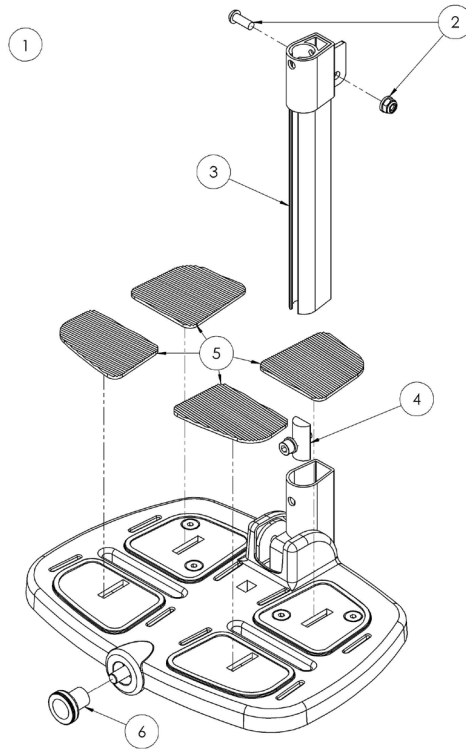

Squiggles Seat Spare Parts - Footplate Assembly

Pos.	Leckey Sales Code	Description	Min. Order Qty
1	120-639	Footplate Assembly	1
2	SP-1019	Leg Extension Bolt Kit	1
3	120-700	Leg Extension Assembly	1
4	120-9015	Calf Locking Kit	1
5	120-214	Footplate Pads Kit	1
6	SF85	Elsa Knurled Knob M8 [Single]	1