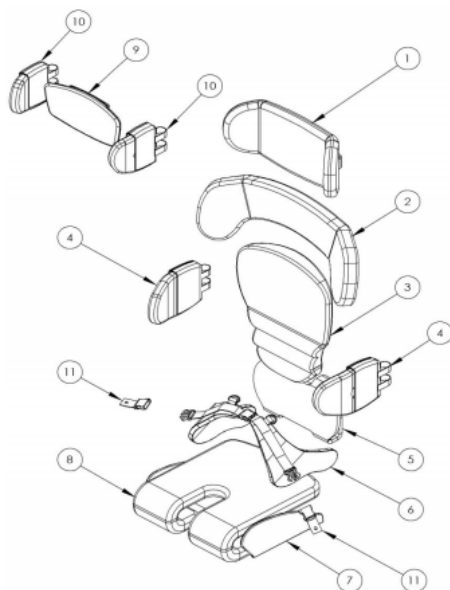

Squiggles Seat Spare Parts - Upholstery

Pos.	Leckey Sales Code	Description	Min. Order Qty	Colour Options				
				Green	Orange	Blue	Pink	Black
[Replace XX with colour]				Green	Orange	Blue	Pink	Black
1	137-800-XX	Contoured Headrest Cushion	1	-01	-02	-03	-04	-05
2	120-828-XX	Shoulder Cushion	1	-01	-02	-03	-04	
3	120-845-XX	Backrest Cushion	1	-01	-02	-03	-04	
4	120-838-XX	Lateral Covers [Pair]	1	-01	-02	-03	-04	
5	120-833-XX	Sacral Cushion	1	-01	-02	-03	-04	
6	120-844-XX	Pelvic Harness Small	1	-01	-02	-03	-04	
6	117-848-XX	Pelvic Harness Medium	1	-01	-02	-03	-04	-05
7	120-836-XX	1-Piece Femoral Guide	1	-01	-02	-03	-04	
8	120-834-XX	Seat Base Cushion	1	-01	-02	-03	-04	
9	117-850-XX	Flat Headrest Cover	1	-01	-02	-03	-04	-05
10	137-807-XX	Headrest / Hip Laterals Covers [Pair]	1	-01	-02	-03	-04	-05
11	120-9004	Pelvic Harness Attachment Kit	1