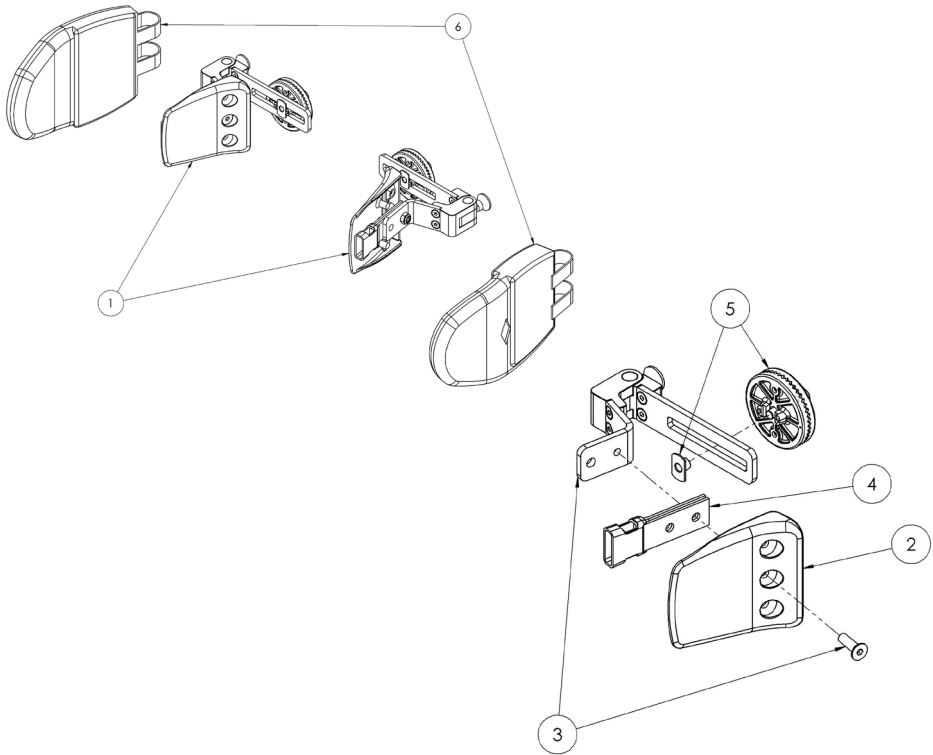

Squiggles Seat Spare Parts - Flipaway Laterals & Covers

Pos.	Leckey Sales Code	Description	Min. Order Qty	Colour Options			
				Green	Orange	Blue	Pink
[Replace XX with colour]							
1	120-855	Flipaway Laterals [Pair]	1				
2	118-049	Lateral [Single]	1				
3	120-9035	Lateral Bracket & Screw Kit [Single]	1				
4	117-700	Harness Buckle Attachment [Single]	1				
5	120-9027	Angle Lock Assembly [Single]	1				
6	120-838-XX	Lateral Covers [Pair]	1	-01	-02	-03	-04