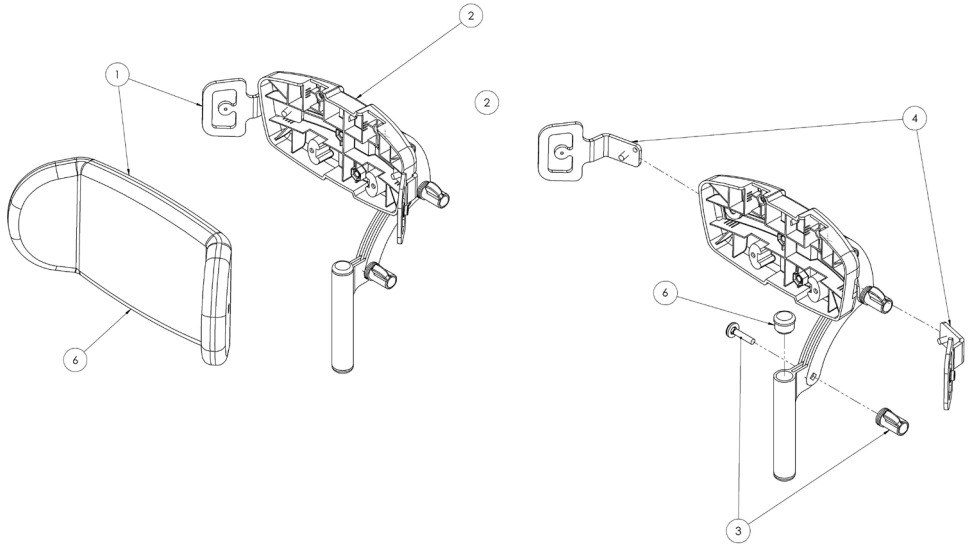

Squiggles Seat

Spare Parts Catalogue

Supporting
Children

Squiggles Seat Spare Parts - Hi-Low Chassis

Pos.	Leckey Sales Code	Description	Min. Order Qty
1	120-800	Hi-Low Chassis Unit	1
2	120-802	Chassis Arm Assembly	1
3	120-812	Bansback Tilt Spring Assembly	1
4	SJ220	M8x20 Button Screw [Single]	2
5	120-811	Lift Spring Assembly	1
6	120-373	Chassis Rear Moulding	1
7	118-161	Castor Tube Insert Kit [Single]	1
8	IA34	Castor [Single]	1

Squiggles Seat Spare Parts - Contoured Head Support & Cushion

Pos.	Leckey Sales Code	Description	Min. Order Qty	Colour Options				
				Green	Orange	Blue	Pink	Black
[Replace XX with colour]								
1	137-699-XX	Contoured Headrest Support & Cushion	1	-01	-02	-03	-04	-05
2	120-859	Contoured Headrest Full Assembly [No Upholstery]	1					
3	137-9056	Wing Nut Assembly	1					
4	120-880	Headrest Laterals [Pair]	1					
5	137-800-XX	Contoured Headrest Cushion	1	-01	-02	-03	-04	-05
6	SF53	7/8" Dia Ribbed Tube Insert [Single]	2					

Squiggles Seat Spare Parts - **Shoulder Support & Cushion**

Pos.	Lecky Sales Code	Description	Min. Order Qty	Colour Options			
				Green	Orange	Blue	Pink
[Replace XX with colour]							
1	120-702	Shoulder Support Assembly	1				
2	120-706	Shoulder Wings [Pair]	1				
3	SP-1016	Taperlock Adjustment Bolt Kit	1				
4	SP-1015	Shoulder Attachment Bolt Kit	1				
5	120-828-XX	Shoulder Cushion	1	-01	-02	-03	-04

Squiggles Seat Spare Parts - **Static Seatbase & Seat Interface**

Pos.	Leckey Sales Code	Description	Min. Order Qty
1	120-666	Static Seatbase & Seat Interface Assembly	1
2	120-851	Seatbase Shelf	1
3	120-9013	Seatbase Shelf Velcro	1
4	120-9006	Tray Holder Assembly [Single]	1
5	120-9007	Tray Holder Knob Assembly [Single]	1
6	SP-1013	Back Angle Bar Screw Kit	1
7	120-9017	Interface Pin Assembly	1
8	120-9016	Interface Handle Assembly	1
9	120-387	Interface Aluminium Plate	1
10	120-9008	Long Sitting Spacer Plate Assembly	1
11	120-326	Interface Plate	1
12	SP-1018	Interface Attachment Screw Kit	1