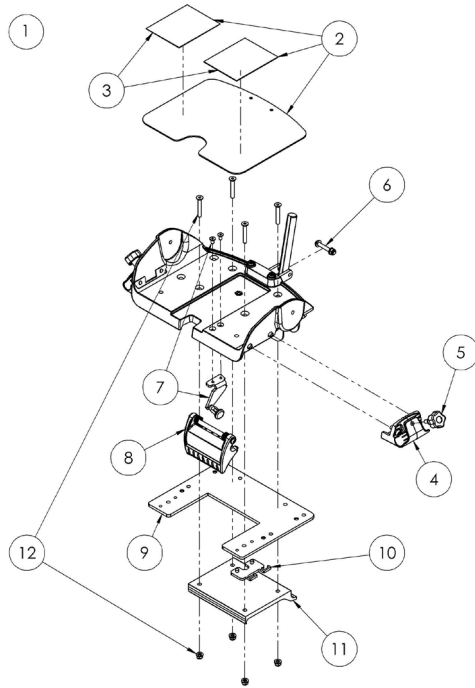

Squiggles Seat Spare Parts - **Shoulder Support & Cushion**

Pos.	Lecky Sales Code	Description	Min. Order Qty	Colour Options			
				Green	Orange	Blue	Pink
[Replace XX with colour]							
1	120-702	Shoulder Support Assembly	1				
2	120-706	Shoulder Wings [Pair]	1				
3	SP-1016	Taperlock Adjustment Bolt Kit	1				
4	SP-1015	Shoulder Attachment Bolt Kit	1				
5	120-828-XX	Shoulder Cushion	1	-01	-02	-03	-04

Squiggles Seat Spare Parts - Backrest Assembly

Pos.	Leckey Sales Code	Description	Min. Order Qty
1	120-645	Backrest Assembly	1
2	SP-1020	Head Support Ratchet Assembly [Single]	1
3	118-166	Head Support Collar [Single]	1
4	120-9005	Whitmyer Casting Assembly	1
5	120-9002	Backrest Adjustment Assembly	1
6	120-9059	Backrest Angle Handle	1
7	120-678	LH Hip Guide Bracket Assembly	1
8	120-679	RH Hip Guide Bracket Assembly	1
9	120-9003	Hip Guide Locking Assembly [Single]	1
10	120-190	Backrest Pivot Mould [Single]	1
11	117-749	Pelvic Harness Strap [Single]	1
11	120-9004	Pelvic Harness Attachment Kit [Pair]	1
12	SP-1014	Seatbase Attachment Screw Kit [Single]	1

Squiggles Seat Spare Parts - **Static Seatbase & Seat Interface**

Pos.	Leckey Sales Code	Description	Min. Order Qty
1	120-666	Static Seatbase & Seat Interface Assembly	1
2	120-851	Seatbase Shelf	1
3	120-9013	Seatbase Shelf Velcro	1
4	120-9006	Tray Holder Assembly [Single]	1
5	120-9007	Tray Holder Knob Assembly [Single]	1
6	SP-1013	Back Angle Bar Screw Kit	1
7	120-9017	Interface Pin Assembly	1
8	120-9016	Interface Handle Assembly	1
9	120-387	Interface Aluminium Plate	1
10	120-9008	Long Sitting Spacer Plate Assembly	1
11	120-326	Interface Plate	1
12	SP-1018	Interface Attachment Screw Kit	1