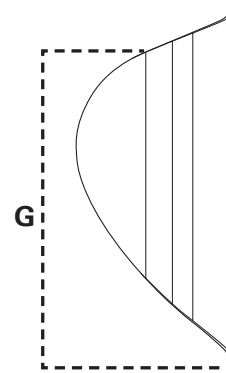

NOTE: Height is 2.9 in. (7.4 cm) and weight is approximately 9.2 oz (261g) for all cushion sizes.

Features

Multi-stiffness foam and a non-intrusive medial thigh separator promotes immersion, stability and positioning.

Features

Compact, minimal design directs focus to the child, not the equipment.

Simple adjustments allow the back system to grow with your child.

Lightweight air-foam construction coupled with lightweight aluminum allows your child to manually propel with ease.

Simple operation means less time fussing with hardware and more time on the go.

Description	Mid Back	Deep Back
A Back height*	9.25 in. (23.5 cm)	9.25 in. (23.5 cm)
B Bottom of back to beginning of vertical slot	1.0 in. (2.5 cm)	1.0 in. (2.5 cm)
C Bottom of back to top of vertical slot	7.0 in. (17.8 cm)	7.0 in. (17.8 cm)
D Range of hardware adjustment in vertical slot	4.91 in. (12.5 cm)	4.91 in. (12.5 cm)
E Outside width of shell	8.6 in. (21.8 cm)	9.9 in. (25.1 cm)
F Inside width of support surface	7.6 in. (19 cm)	8.9 in. (22.6 cm)
G Height of fixed lateral support	N/A	5.7 in. (14.5 cm)
H Height of lateral slot	3 in. (7.6 cm)	N/A
Fits wheelchairs sizes	9-11 in. (23-28 cm)	9-11 in. (23-28 cm)
Weight, including hardware	2.4 lbs. (1.1 kg)	2.9 lbs. (1.3 kg)
Part #	4430111020	4430411020