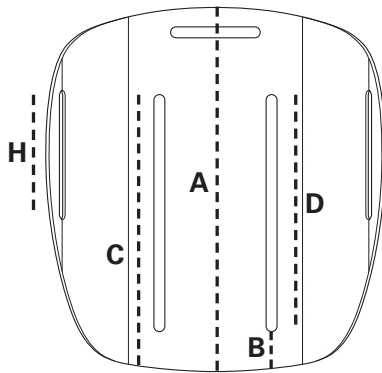

Simple operation means less time fussing with hardware and more time on the go.

Description	Mid Back	Deep Back
A Back height*	9.25 in. (23.5 cm)	9.25 in. (23.5 cm)
B Bottom of back to beginning of vertical slot	1.0 in. (2.5 cm)	1.0 in. (2.5 cm)
C Bottom of back to top of vertical slot	7.0 in. (17.8 cm)	7.0 in. (17.8 cm)
D Range of hardware adjustment in vertical slot	4.91 in. (12.5 cm)	4.91 in. (12.5 cm)
E Outside width of shell	8.6 in. (21.8 cm)	9.9 in. (25.1 cm)
F Inside width of support surface	7.6 in. (19 cm)	8.9 in. (22.6 cm)
G Height of fixed lateral support	N/A	5.7 in. (14.5 cm)
H Height of lateral slot	3 in. (7.6 cm)	N/A
Fits wheelchairs sizes	9-11 in. (23-28 cm)	9-11 in. (23-28 cm)
Weight, including hardware	2.4 lbs. (1.1 kg)	2.9 lbs. (1.3 kg)
Part #	4430111020	4430411020