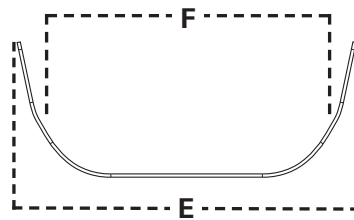

Simple operation means less time fussing with hardware and more time on the go.

Description	Mid Back	Deep Back
A Back height*	9.25 in. (23.5 cm)	9.25 in. (23.5 cm)
B Bottom of back to beginning of vertical slot	1.0 in. (2.5 cm)	1.0 in. (2.5 cm)
C Bottom of back to top of vertical slot	7.0 in. (17.8 cm)	7.0 in. (17.8 cm)
D Range of hardware adjustment in vertical slot	4.91 in. (12.5 cm)	4.91 in. (12.5 cm)
E Outside width of shell	8.6 in. (21.8 cm)	9.9 in. (25.1 cm)
F Inside width of support surface	7.6 in. (19 cm)	8.9 in. (22.6 cm)
G Height of fixed lateral support	N/A	5.7 in. (14.5 cm)
H Height of lateral slot	3 in. (7.6 cm)	N/A
Fits wheelchairs sizes	9-11 in. (23-28 cm)	9-11 in. (23-28 cm)
Weight, including hardware	2.4 lbs. (1.1 kg)	2.9 lbs. (1.3 kg)
Part #	4430111020	4430411020